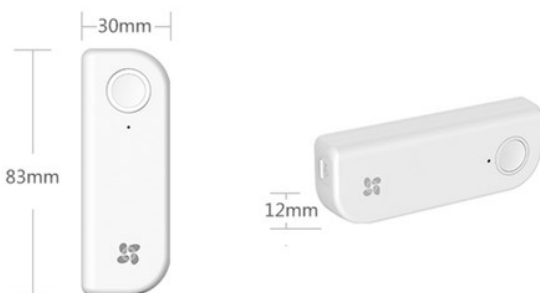

# CS-T6-A

Wireless Open-Close Detector

## Introduction

EZVIZ products have been designed for your entertainment, communication, security.

T6 is a user-friendly position detector, it can easily Install on the horizontal plane of the door, window and drawer.

It support to send alarm message to Internet Alarm Hub A1 via RF signal when the door, window or drawer are opened

## Dimension