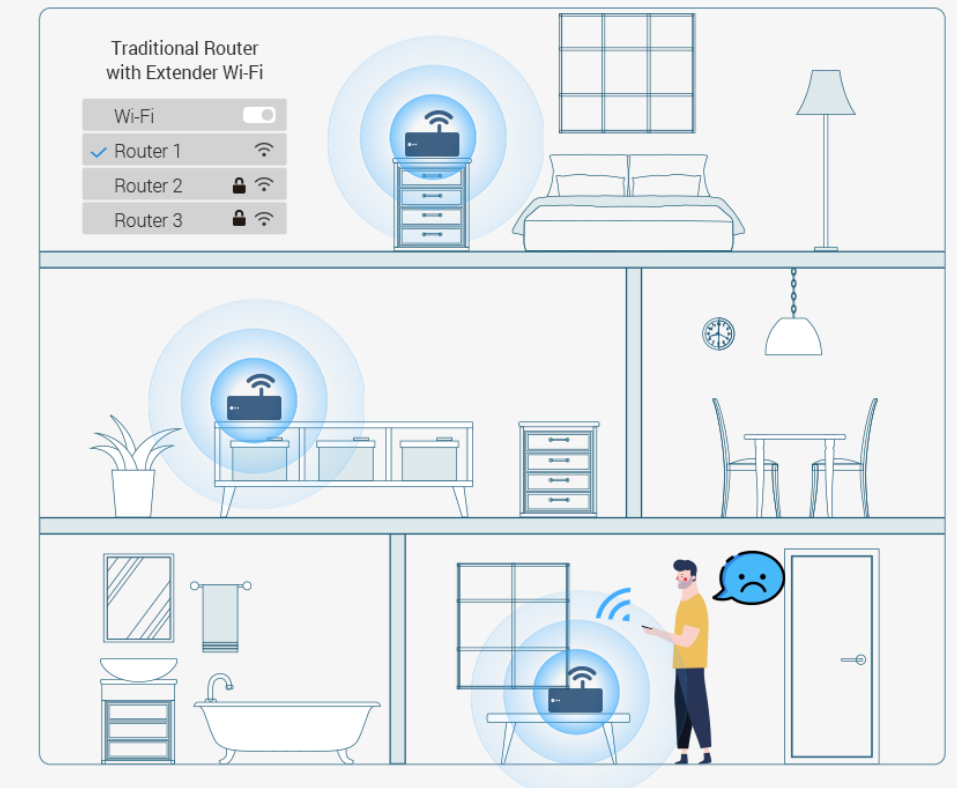

One unified Wi-Fi, with truly seamless roaming

Thanks to the EZVIZ Easy Mesh technology, multiple W3R units can work seamlessly under one Wi-Fi name. When you are moving around in your home, your device will automatically switch to the nearest and fastest W3R, so you don't need to manually change or test speeds among different Wi-Fi extenders.

Higher speeds for greater connected enjoyment at home

Wi-Fi 6 means you no longer need to stress yourself over a slow-loading movie or sluggish gameplay. Enjoy stable, low-latency streaming, gaming and video conferencing with a Wi-Fi speed of up to 1,800 Mbps.