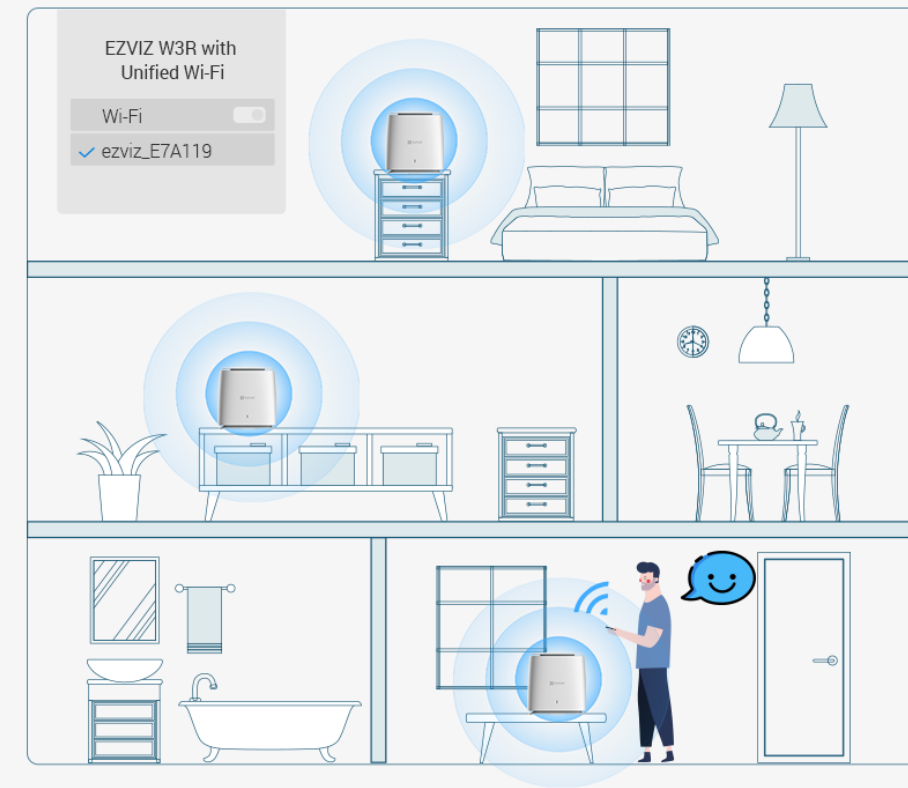

# Wi-Fi 6 technology for advanced, whole-home mesh

Compared to your old routers, the W3R enhances whole-home coverage, creates a unified network, and connects far more devices with high speeds and stability.

## Strong Wi-Fi signal extended to all corners

If you live in an apartment, the W3R Mesh Solo offers enough Wi-Fi signal strength to cover up to 150 m<sup>2</sup>. Want more coverage for bigger homes? Multiple W3R units can work together to scale up the network.

## One unified Wi-Fi, with truly seamless roaming

Thanks to the EZVIZ Easy Mesh technology, multiple W3R units can work seamlessly under one Wi-Fi name. When you are moving around in your home, your device will automatically switch to the nearest and fastest W3R, so you don't need to manually change or test speeds among different Wi-Fi extenders.