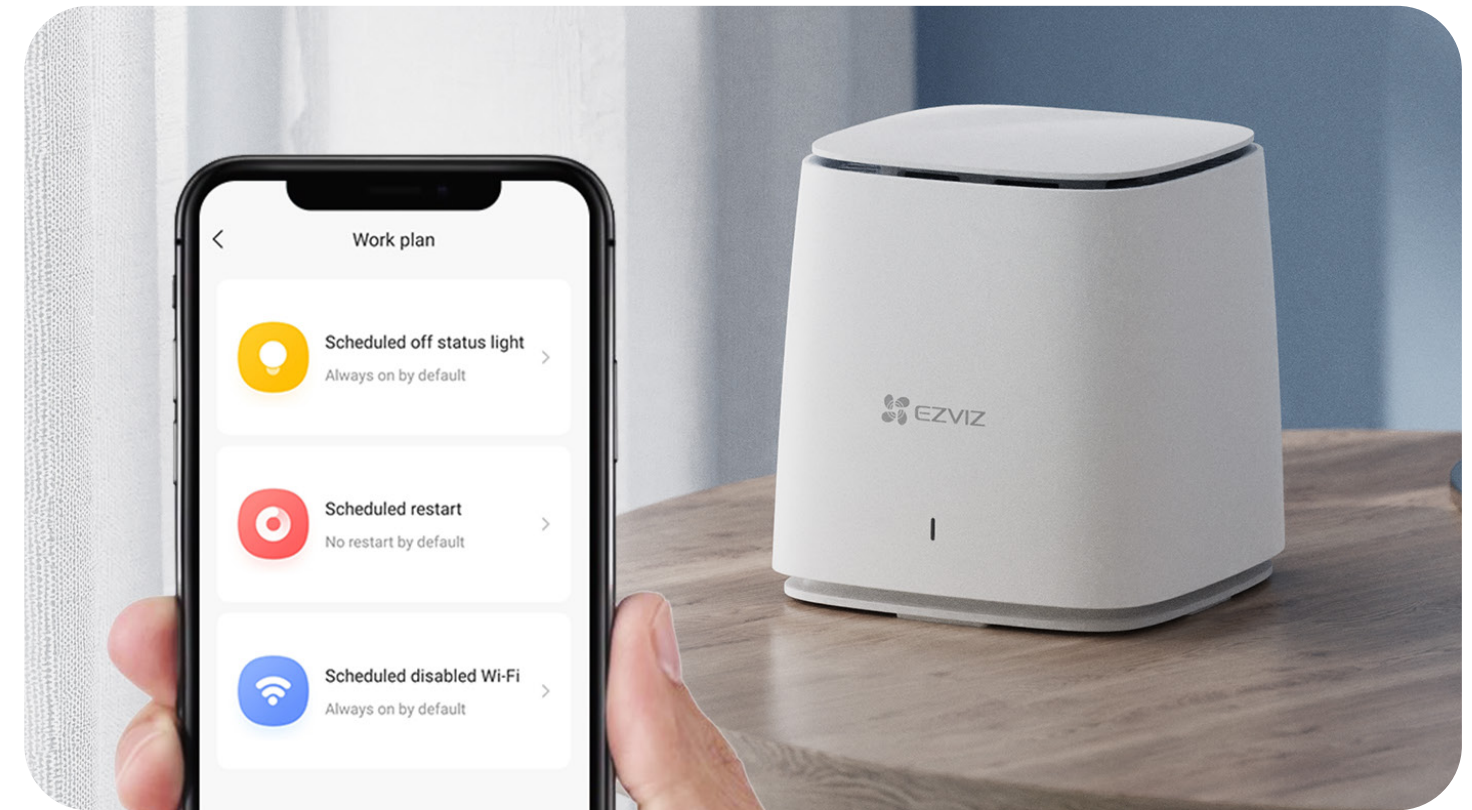

## Dual-signal booster

Maintains a strong Wi-Fi signal even when penetrating walls

# Easy, remote management via the EZVIZ App

Check and control, even you're not home or forget to switch off the router

Schedule the W3R and even its indicator light's operating hour

Help your kids surf the net appropriately by setting up time periods and blocked content