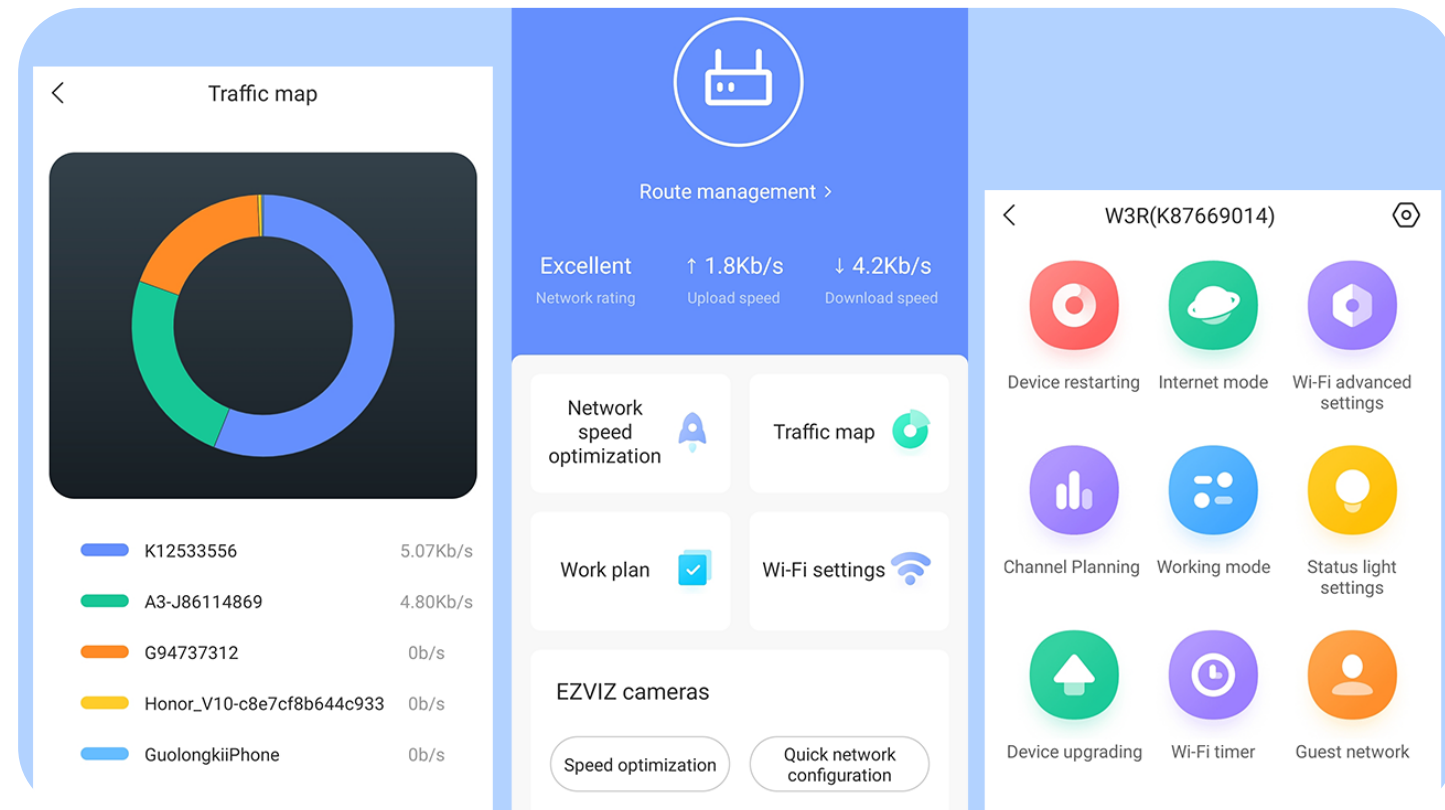

## Dual-signal booster

Maintains a strong Wi-Fi signal even when penetrating walls

# Easy, remote management via the EZVIZ App

Check and control, even you're not home or forget to switch off the router

Schedule the W3R and even its indicator light's operating hour

Help your kids surf the net appropriately by setting up time periods and blocked content