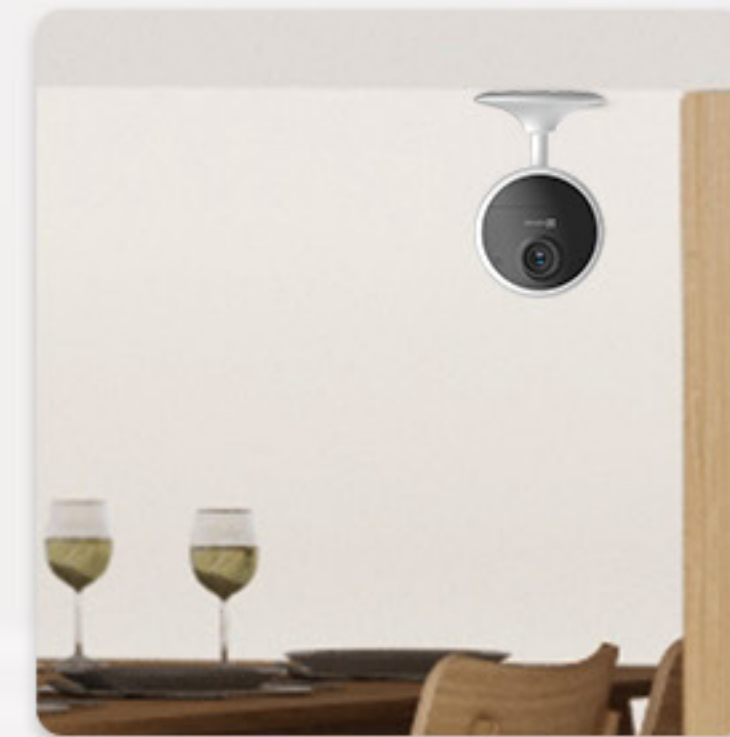

CB1 Type-C

Wi-Fi Smart Home Battery Camera

A versatile choice for simpler protection

The CB1 is EZVIZ's new flexible and reliable indoor battery camera that can basically go anywhere inside your home. Thanks to its wire-free design and adjustable magnetic stand, you will easily find the perfect spot to get the most areas in your living space. This camera also comes packed with several essential features, including great video quality and night vision, human motion detection, two-way communication, sleep mode, and more.

 Smart Integration with Google Assistant & Amazon Alexa²

 Supports MicroSD Card (Up to 512 GB) & EZVIZ CloudPlay Storage³

No strings attached

Powered by a built-in 1,600 mAh battery, the CB1 helps you add peace of mind anywhere indoors. It requires no power or data cables to set up, and runs up to 40 days on a full charge¹ to deliver reliable protection – even during electrical outages.

Installation simplified

With the CB1, you can enjoy multiple placement options. Put it on a flat surface, snap it onto any metallic surface in your garage or living room, or mount it to the ceiling to get optimal coverage.

-  Magnetic base
-  360° adjustable bracket
-  Supports image flipping (for ceiling mount)

Smarter notifications that matter

Integrating a PIR sensor with a human-shape detection algorithm, the CB1 sends alerts for important indoor activities.