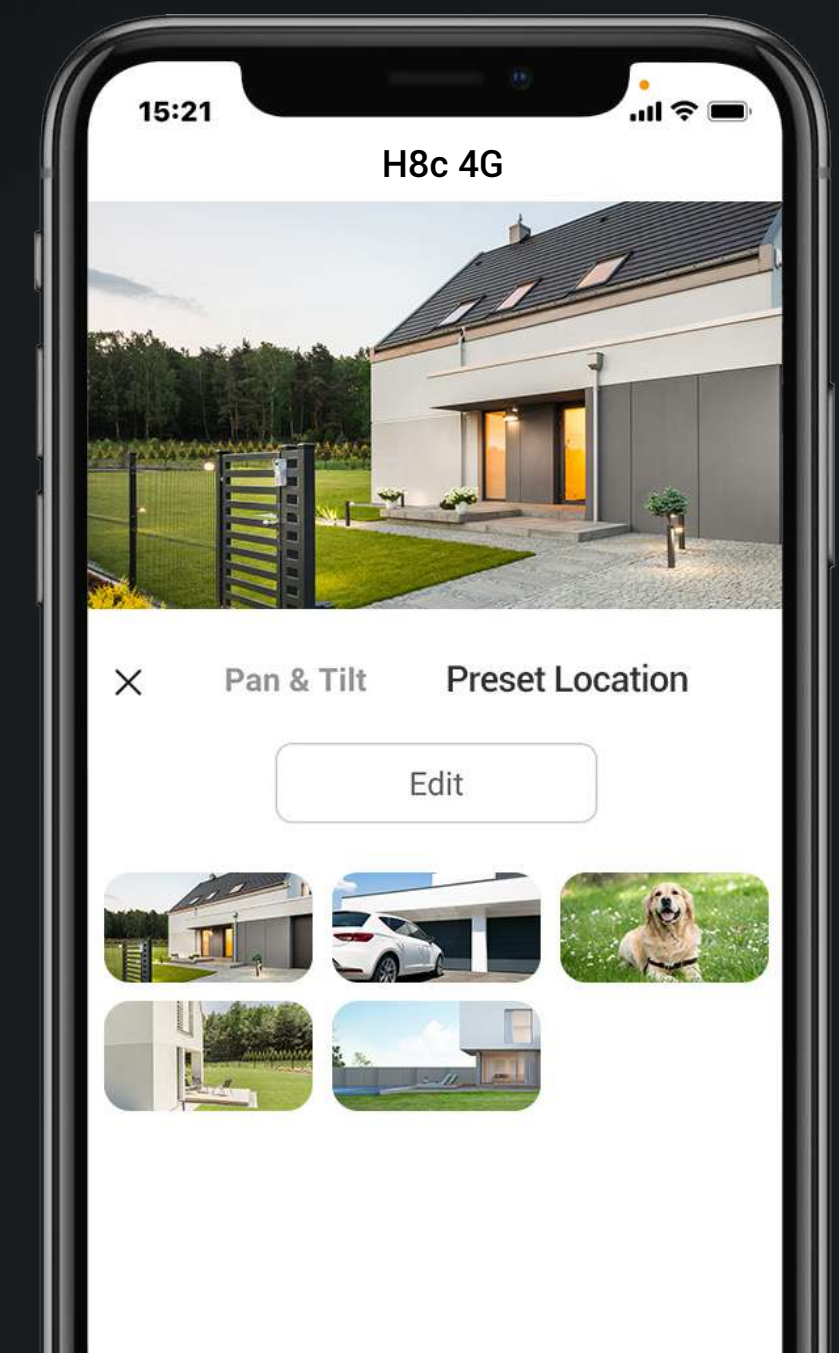

02 Advanced detection for enhanced peace-of-mind

The built-in AI algorithm enables the camera to discern moving individuals and vehicles, minimizing false alerts triggered by natural surroundings like falling leaves or insects. It also promptly notifies you if an unauthorized vehicle parks in your property area.

 AI-Powered Human / Vehicle Shape Detection

 Customizable Detection Zone

 No Subscription Fee

03 Detect and track all the crucial moments

The H8c 4G sets humans apart from animals or other irrelevant objects' movements. When it detects human activity, it locks onto the target and autonomously tracks the motion, leaving nothing unnoticed in your watchful gaze.

 Human Motion Auto-Tracking

04 One click return to the preset location

No matter how complicated the tracking is, the camera always knows its way back to your preferred viewing angle. You can pinpoint up to 12 angles via the EZVIZ App. Just click on your pre-set dots and the camera will automatically resume its place.

Front Gate

Garage

Backyard

Designed to make protection last all night

01 *Impressive, far-reaching night vision*

The H8c 4G camera ensures that no one sneaks in under the cover of darkness. It helps you see far enough to know what's going on around your home.