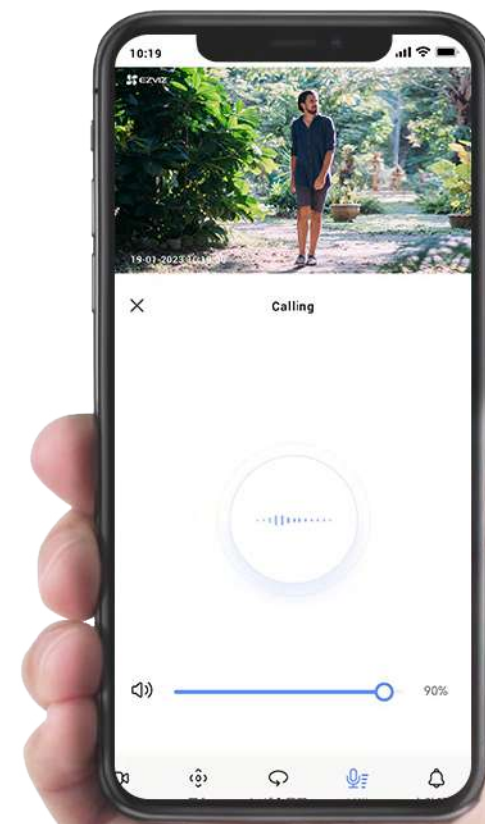

 Human Motion Auto-Tracking

04 One click return to the preset location

No matter how complicated the tracking is, the camera always knows its way back to your preferred viewing angle. You can pinpoint up to 12 angles via the EZVIZ App. Just click on your pre-set dots and the camera will automatically resume its place.

30 m (98 ft)

20 m (65 ft)

02 *Three useful night vision modes will suit any need*

- **Full-color night vision**

With its F1.6 large-aperture lens and dual built-in spotlights, the H8c 4G adds lights to video for improved clarity, resulting in vibrant and detailed color imaging for enhanced home security.

- **Black-and-white night vision**

If you don't want the lighting to disturb your neighbors, just go with the infrared night vision by changing on the EZVIZ App.

- **Smart night vision**

Or, let the camera decide. In smart mode, the camera will automatically light up the environment upon detection of human motion.

Speak to uninvited visitors using just your smartphone

Enjoy two-way communications by simply using your phone. Or, pre-record specific voice messages that automatically play when people are detected on camera.