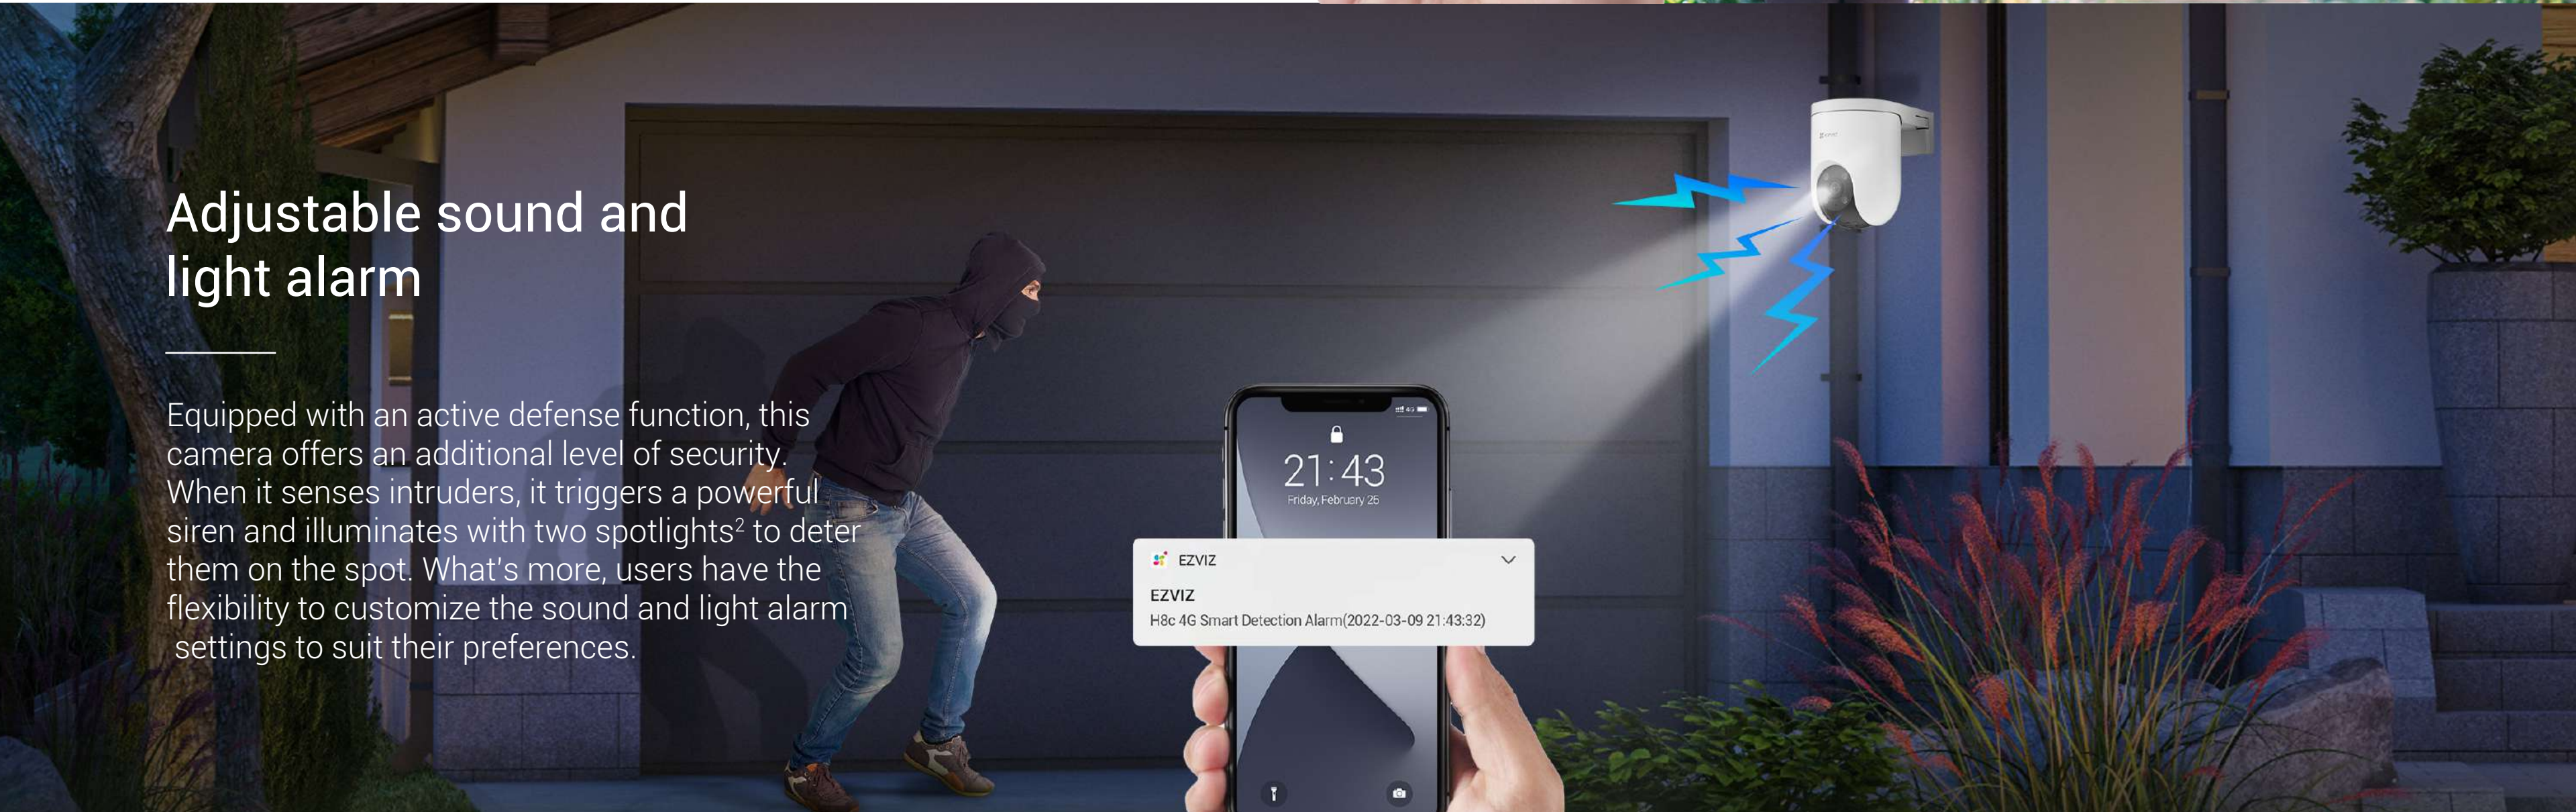

- **Black-and-white night vision**

If you don't want the lighting to disturb your neighbors, just go with the infrared night vision by changing on the EZVIZ App.

- **Smart night vision**

Or, let the camera decide. In smart mode, the camera will automatically light up the environment upon detection of human motion.

Adjustable sound and light alarm

Equipped with an active defense function, this camera offers an additional level of security. When it senses intruders, it triggers a powerful siren and illuminates with two spotlights² to deter them on the spot. What's more, users have the flexibility to customize the sound and light alarm settings to suit their preferences.